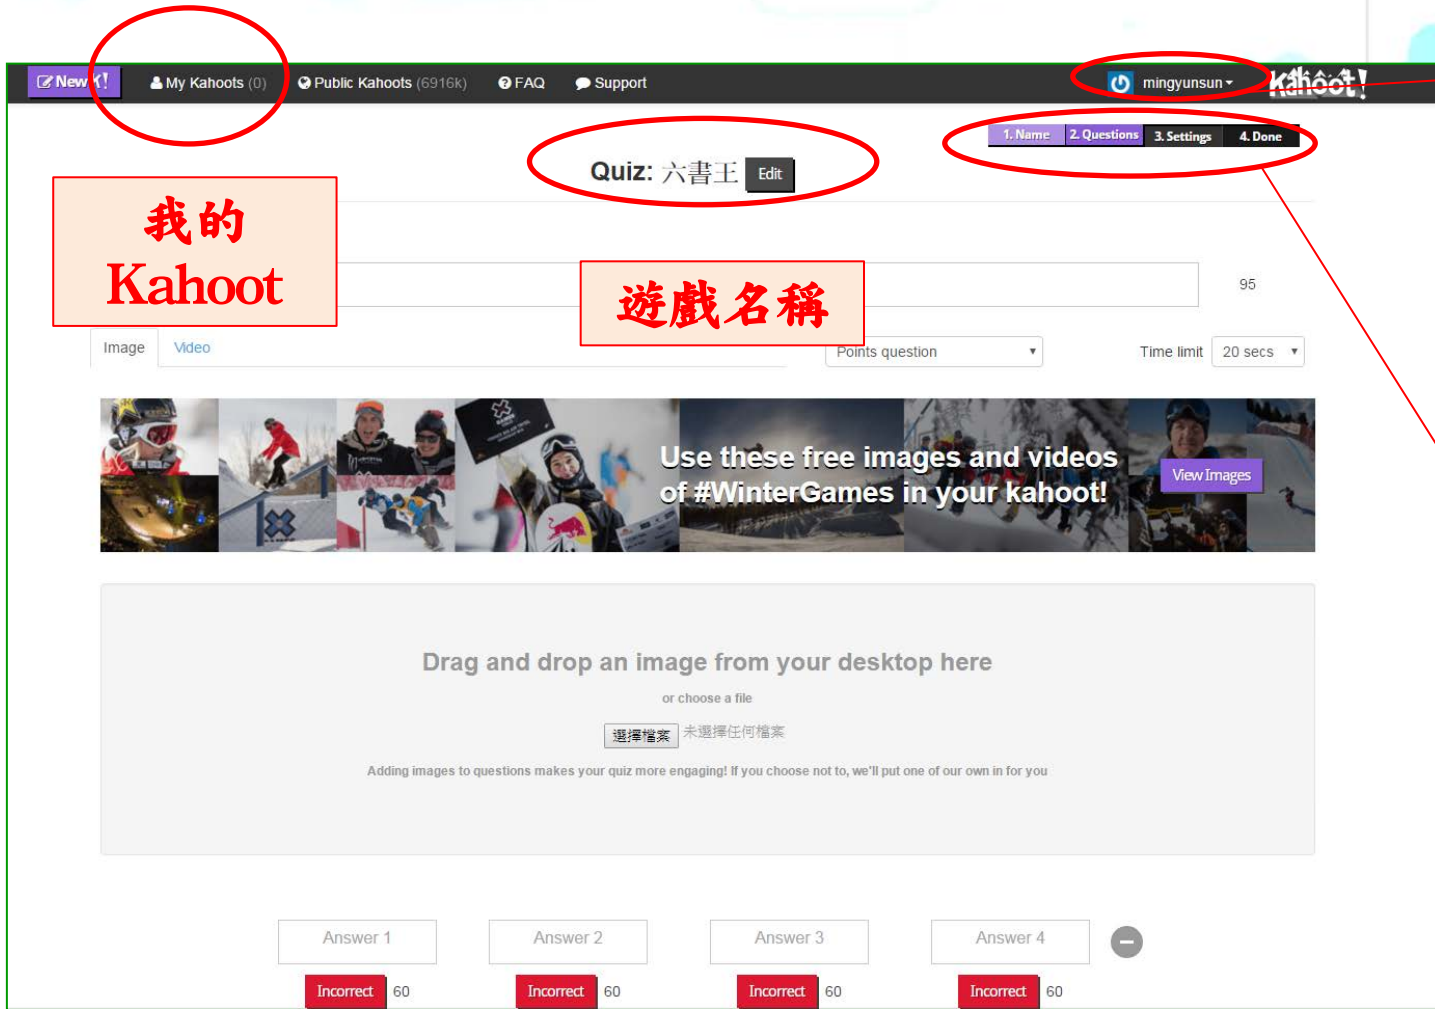

帳戶姓名

我的
Kahoot

Quiz: 六書王 Edit

遊戲名稱

創立遊戲四步驟
1. 姓名
2. 問題
3. 設定
4. 完成